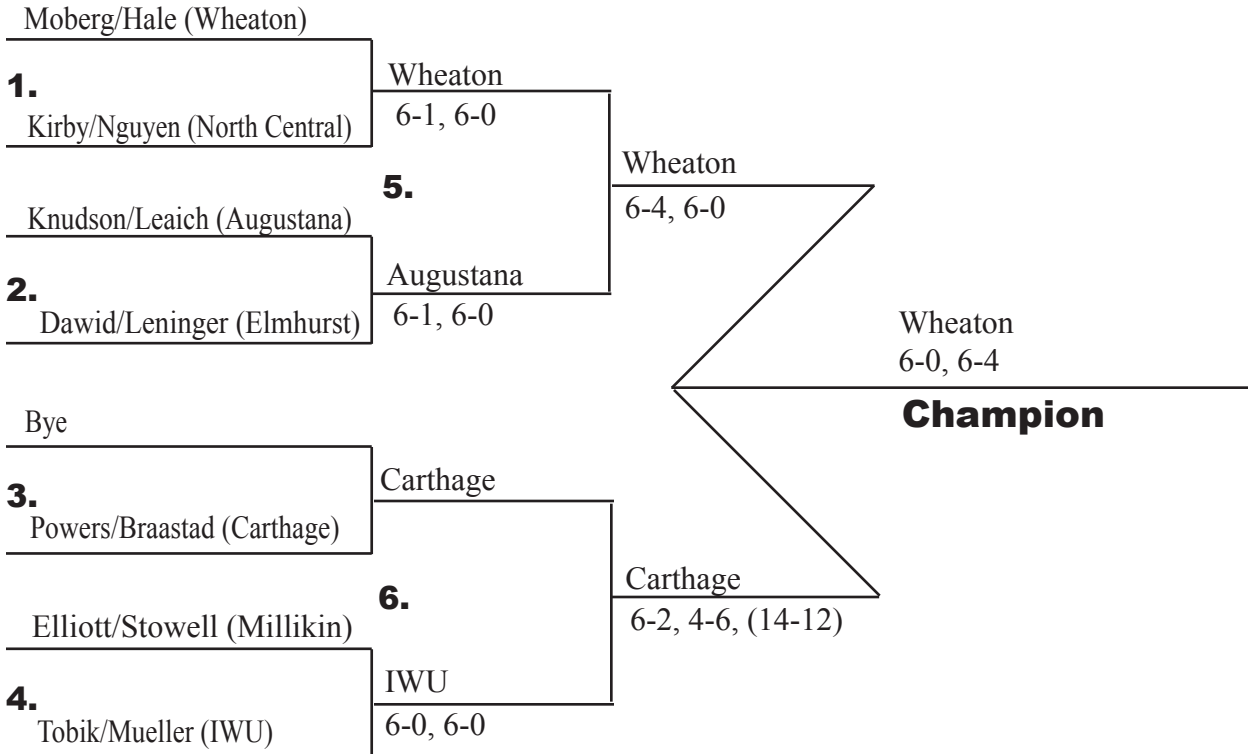

College Conference of Illinois & Wisconsin

2005 Women's Tennis Championship Championship Bracket - Number Three Doubles