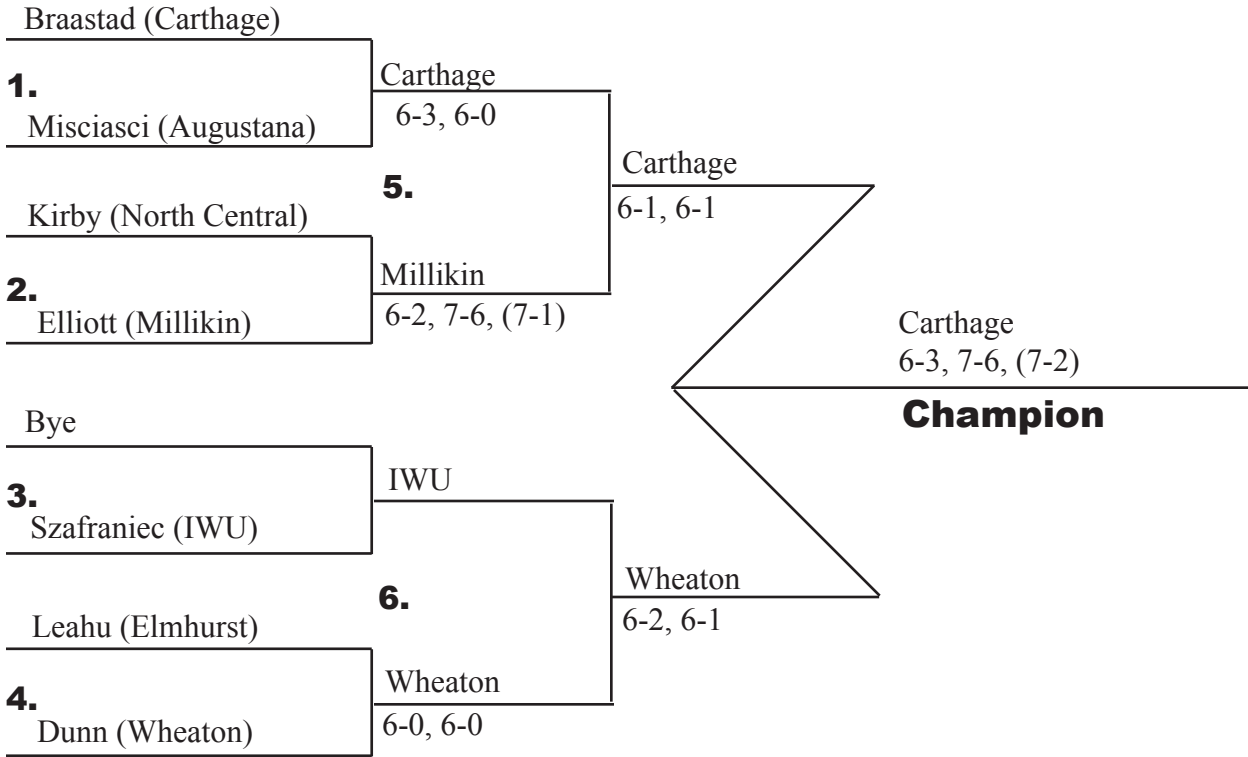

Playback Bracket

College Conference of Illinois & Wisconsin

2005 Women's Tennis Championship Championship Bracket - Number Three Singles

Playback Bracket

College Conference of Illinois & Wisconsin

2005 Women's Tennis Championship Championship Bracket - Number Four Singles

Playback Bracket

College Conference of Illinois & Wisconsin

2005 Women's Tennis Championship Championship Bracket - Number Five Singles

Playback Bracket

College Conference of Illinois & Wisconsin

2005 Women's Tennis Championship Championship Bracket - Number Six Singles