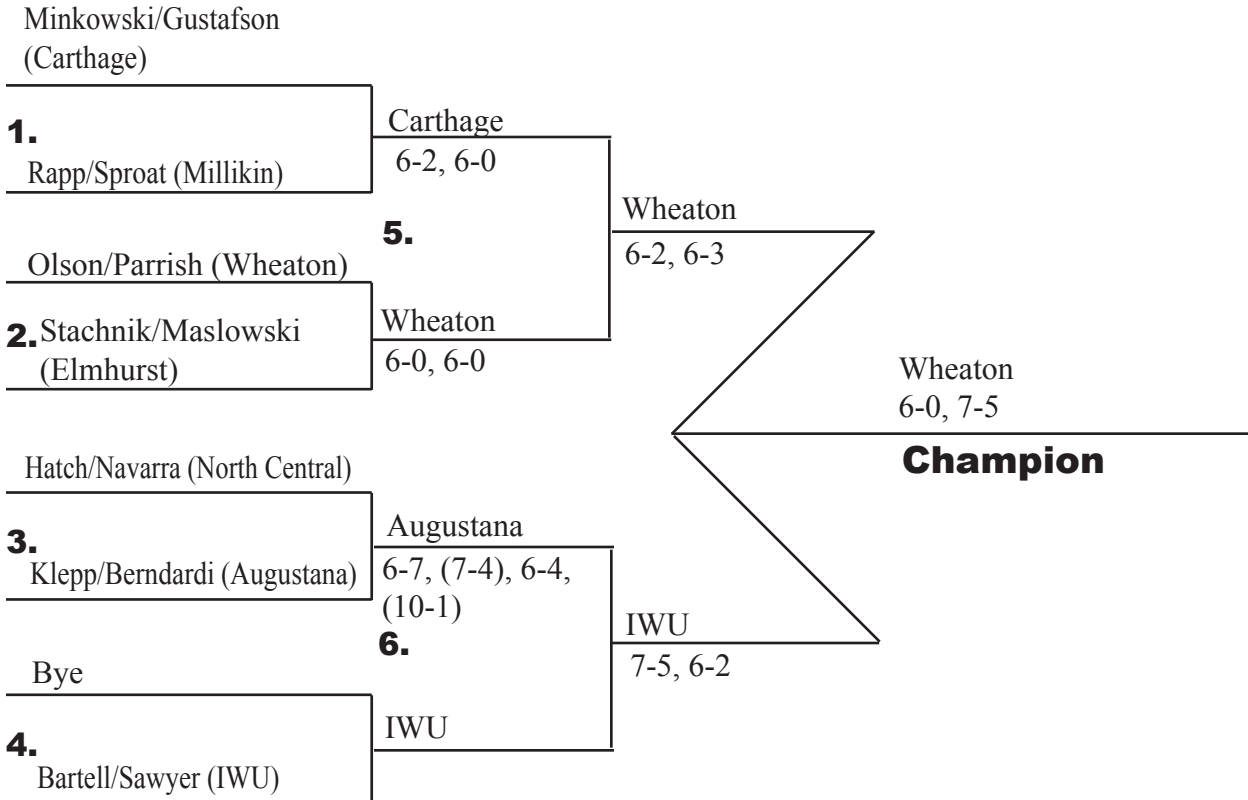

Playback Bracket

College Conference of Illinois & Wisconsin

2005 Women's Tennis Championship Championship Bracket - Number Five Singles

Playback Bracket

College Conference of Illinois & Wisconsin

2005 Women's Tennis Championship Championship Bracket - Number Six Singles

Playback Bracket

College Conference of Illinois & Wisconsin

2005 Women's Tennis Championship Championship Bracket - Number One Doubles

Playback Bracket

College Conference of Illinois & Wisconsin

2005 Women's Tennis Championship Championship Bracket - Number Two Doubles