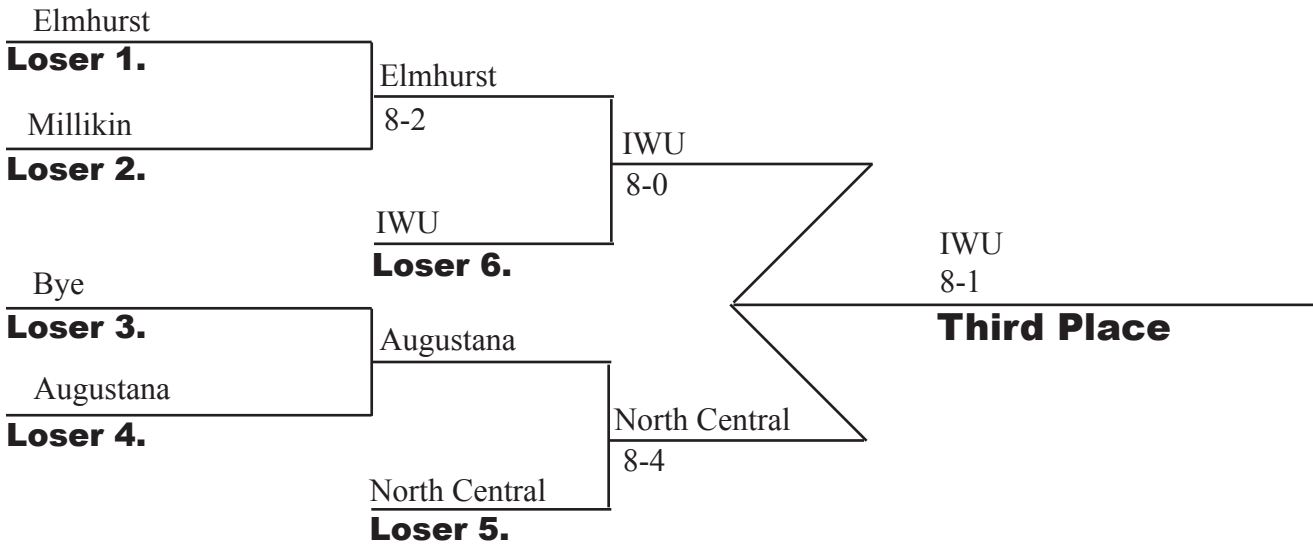

College Conference of Illinois & Wisconsin

2005 Women's Tennis Championship Championship Bracket - Number One Singles

Playback Bracket

College Conference of Illinois & Wisconsin

2005 Women's Tennis Championship *Championship Bracket - Number Two Singles*

Playback Bracket

College Conference of Illinois & Wisconsin

2005 Women's Tennis Championship Championship Bracket - Number Three Singles

Playback Bracket

College Conference of Illinois & Wisconsin

2005 Women's Tennis Championship Championship Bracket - Number Four Singles