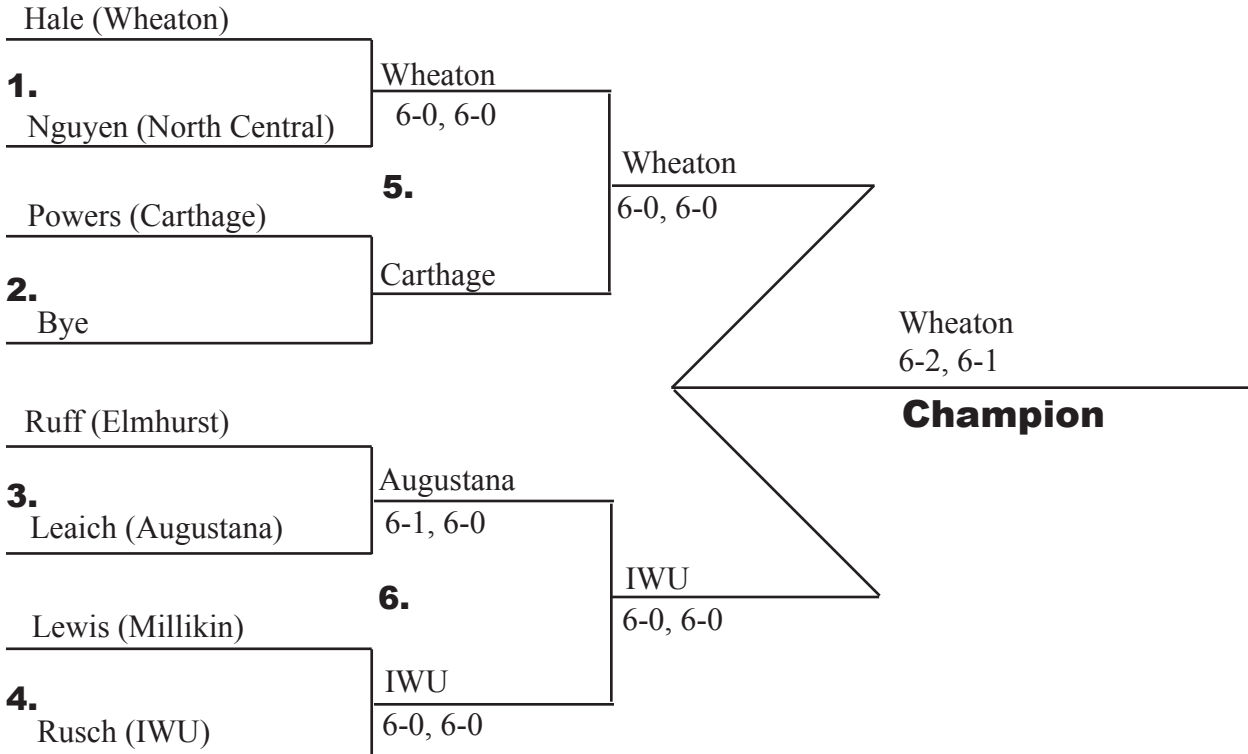

College Conference of Illinois & Wisconsin

2005 Women's Tennis Championship Championship Bracket - Number One Singles

Playback Bracket

College Conference of Illinois & Wisconsin

2005 Women's Tennis Championship *Championship Bracket - Number Two Singles*

Playback Bracket

College Conference of Illinois & Wisconsin

2005 Women's Tennis Championship Championship Bracket - Number Three Singles

Playback Bracket

College Conference of Illinois & Wisconsin

2005 Women's Tennis Championship Championship Bracket - Number Four Singles

Playback Bracket

College Conference of Illinois & Wisconsin

2005 Women's Tennis Championship Championship Bracket - Number Five Singles

Playback Bracket

College Conference of Illinois & Wisconsin

2005 Women's Tennis Championship Championship Bracket - Number Six Singles