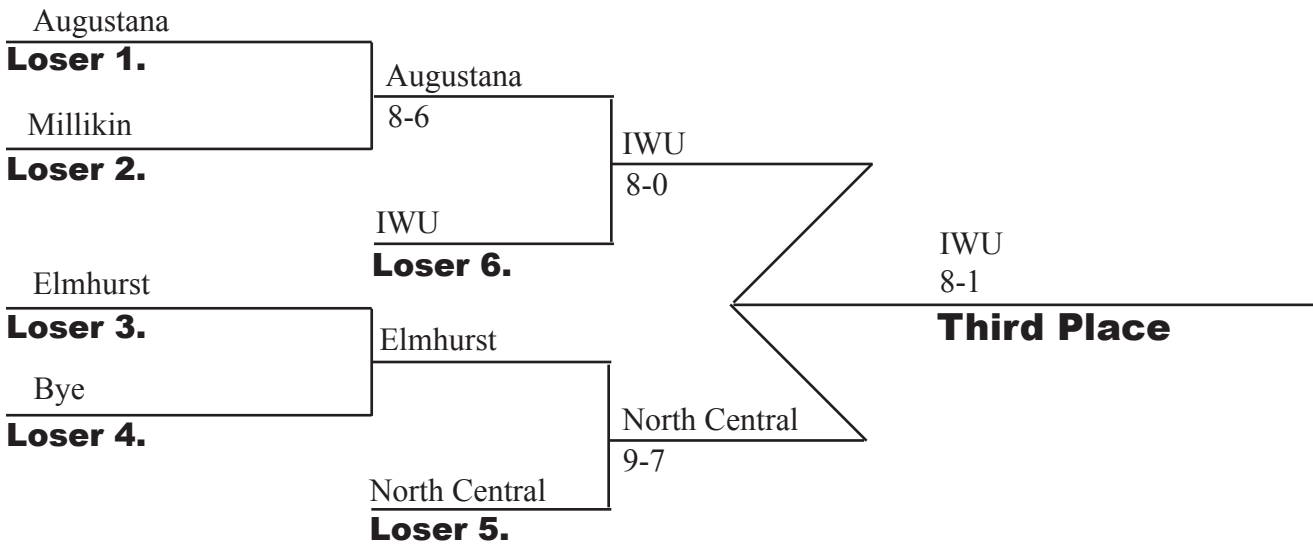

Playback Bracket

College Conference of Illinois & Wisconsin

2005 Women's Tennis Championship Championship Bracket - Number One Doubles

Playback Bracket

College Conference of Illinois & Wisconsin

2005 Women's Tennis Championship Championship Bracket - Number Two Doubles