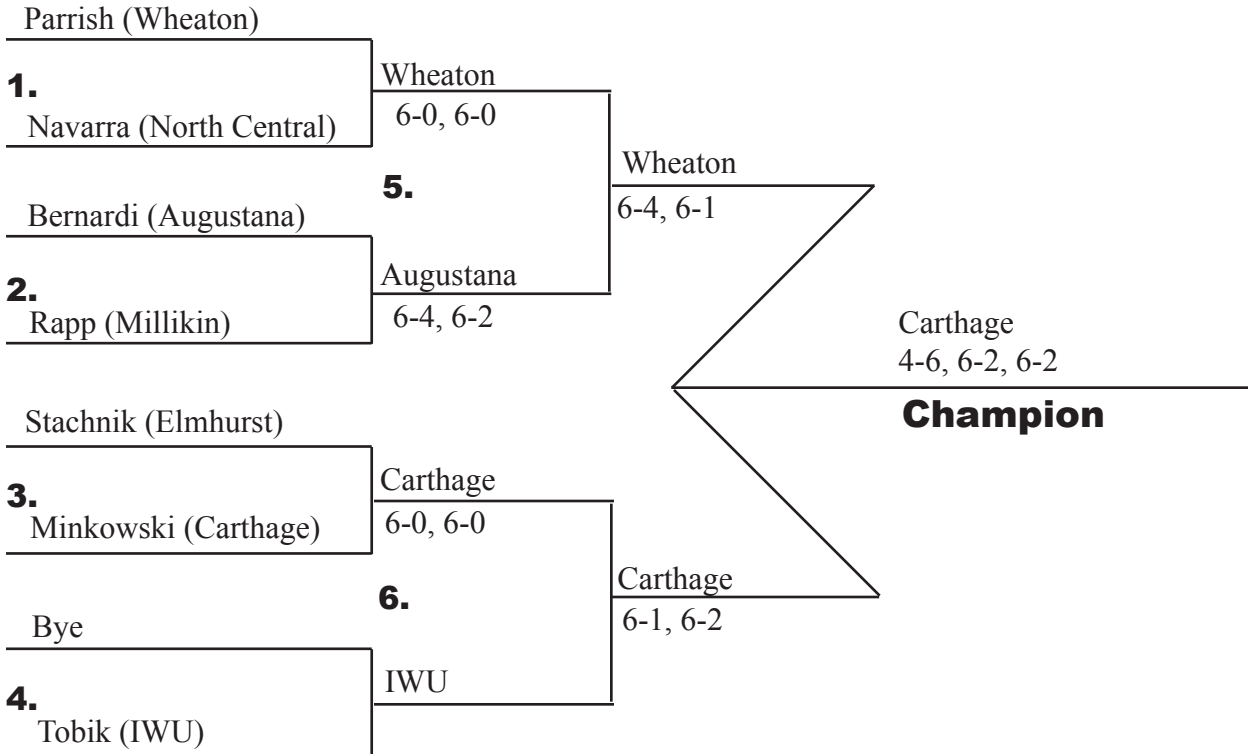

College Conference of Illinois & Wisconsin

2005 Women's Tennis Championship Championship Bracket - Number One Singles

Playback Bracket

College Conference of Illinois & Wisconsin

2005 Women's Tennis Championship *Championship Bracket - Number Two Singles*

Playback Bracket

College Conference of Illinois & Wisconsin

2005 Women's Tennis Championship Championship Bracket - Number Three Singles

Playback Bracket

College Conference of Illinois & Wisconsin

2005 Women's Tennis Championship Championship Bracket - Number Four Singles