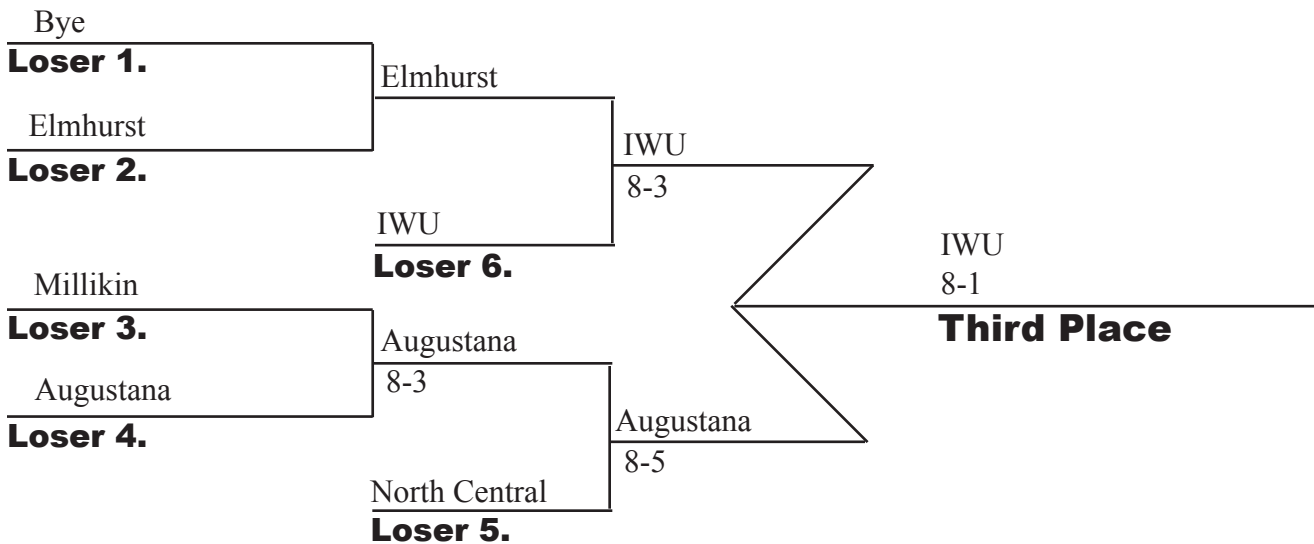

College Conference of Illinois & Wisconsin

2005 Women's Tennis Championship Championship Bracket - Number One Singles

Playback Bracket

College Conference of Illinois & Wisconsin

2005 Women's Tennis Championship *Championship Bracket - Number Two Singles*

Playback Bracket

College Conference of Illinois & Wisconsin

2005 Women's Tennis Championship Championship Bracket - Number Three Singles

Playback Bracket

College Conference of Illinois & Wisconsin

2005 Women's Tennis Championship Championship Bracket - Number Four Singles