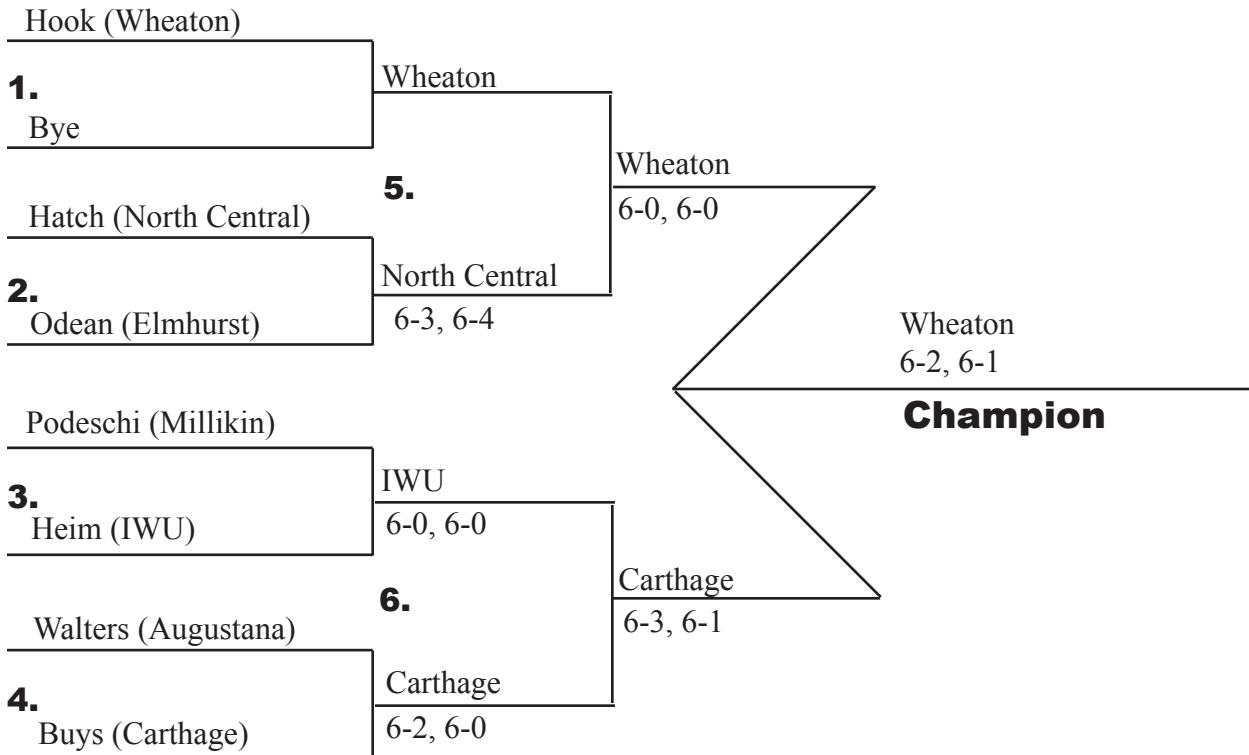

College Conference of Illinois & Wisconsin

2005 Women's Tennis Championship Championship Bracket - Number One Singles

Playback Bracket

College Conference of Illinois & Wisconsin

2005 Women's Tennis Championship *Championship Bracket - Number Two Singles*

Playback Bracket

College Conference of Illinois & Wisconsin

2005 Women's Tennis Championship Championship Bracket - Number Three Singles

Playback Bracket

College Conference of Illinois & Wisconsin

2005 Women's Tennis Championship Championship Bracket - Number Four Singles