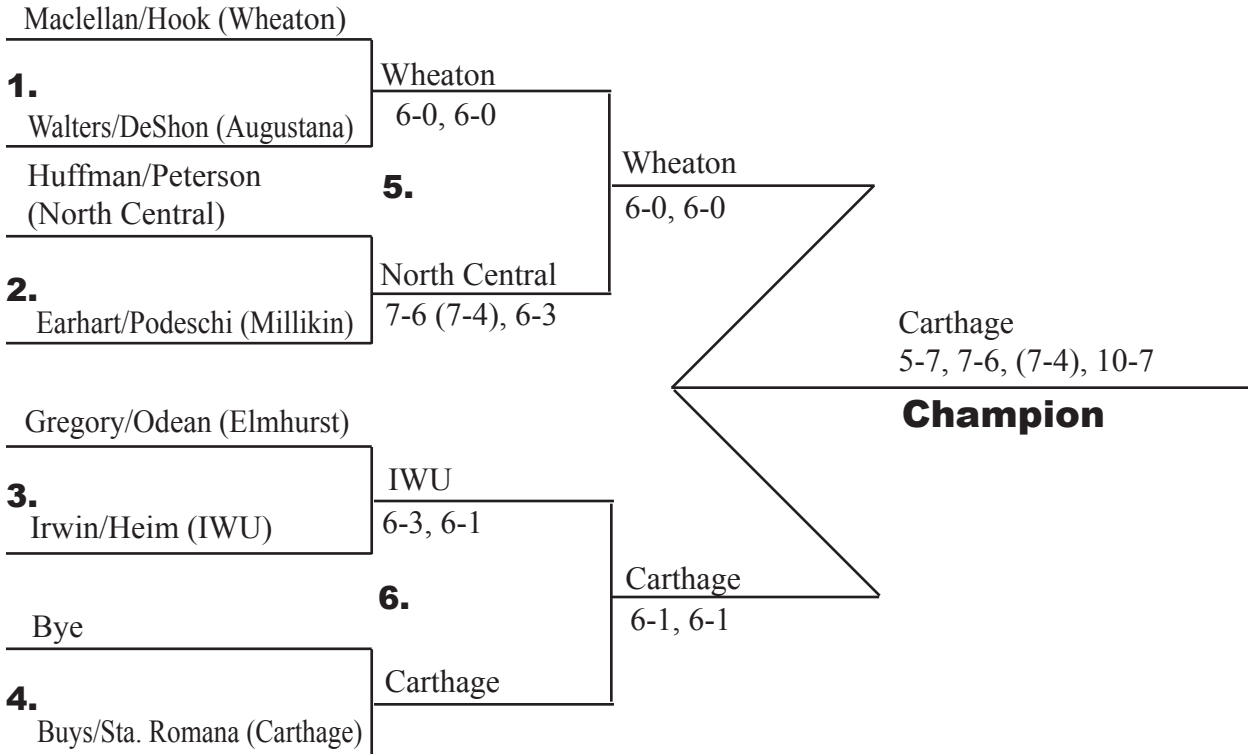

College Conference of Illinois & Wisconsin

2005 Women's Tennis Championship Championship Bracket - Number One Doubles