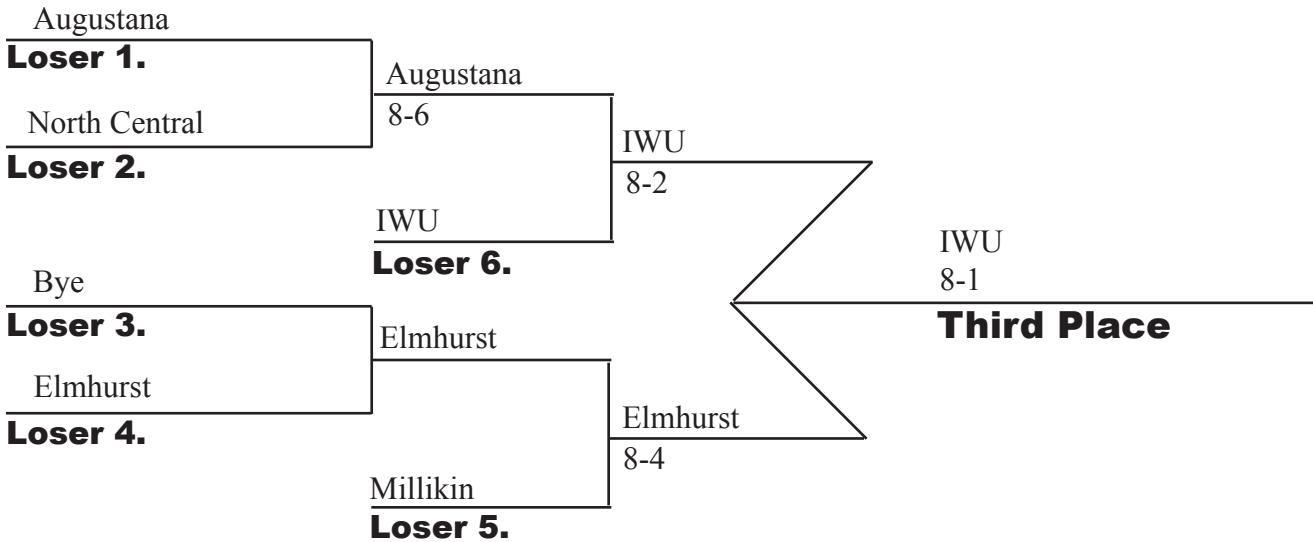

Playback Bracket