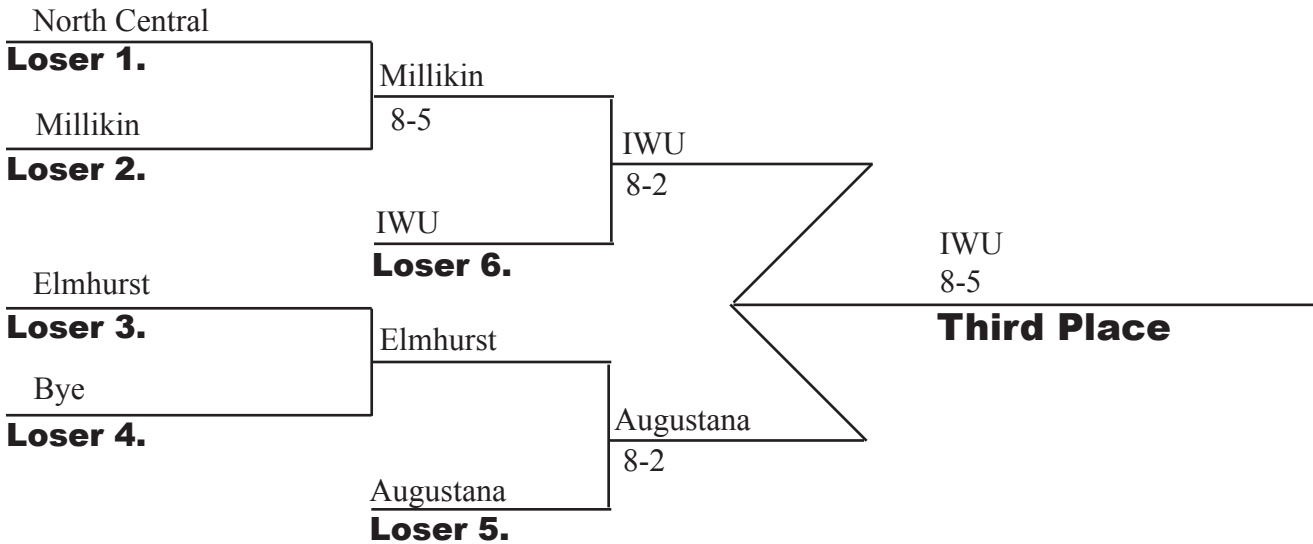

Playback Bracket