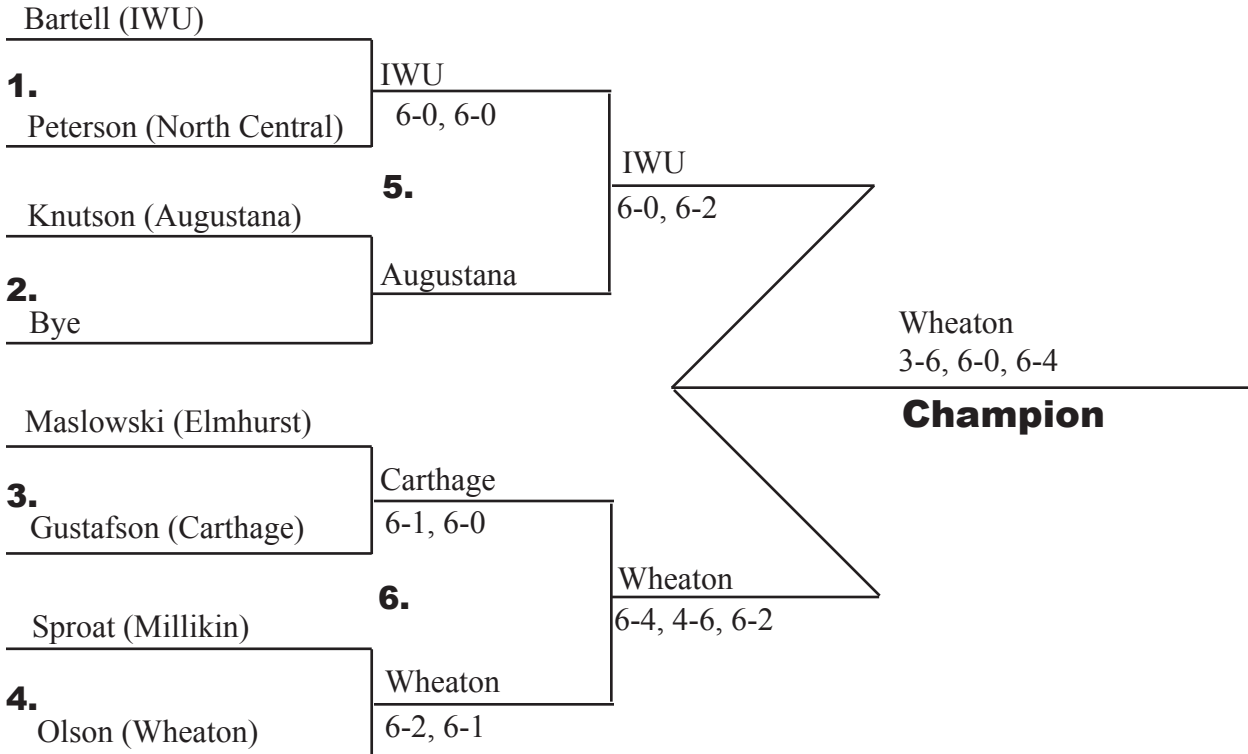

College Conference of Illinois & Wisconsin

2005 Women's Tennis Championship Championship Bracket - Number One Singles

Playback Bracket

College Conference of Illinois & Wisconsin

2005 Women's Tennis Championship *Championship Bracket - Number Two Singles*

Playback Bracket

College Conference of Illinois & Wisconsin

2005 Women's Tennis Championship Championship Bracket - Number Three Singles

Playback Bracket

College Conference of Illinois & Wisconsin

2005 Women's Tennis Championship Championship Bracket - Number Four Singles