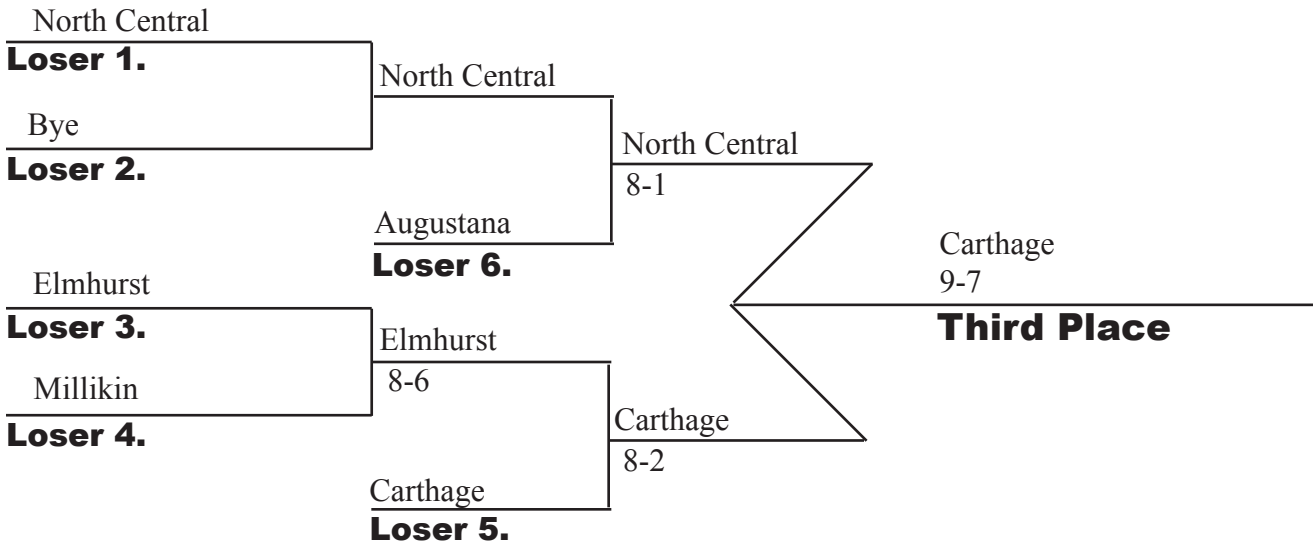

Playback Bracket

College Conference of Illinois & Wisconsin

2005 Women's Tennis Championship Championship Bracket - Number Five Singles

Playback Bracket

College Conference of Illinois & Wisconsin

2005 Women's Tennis Championship Championship Bracket - Number Six Singles