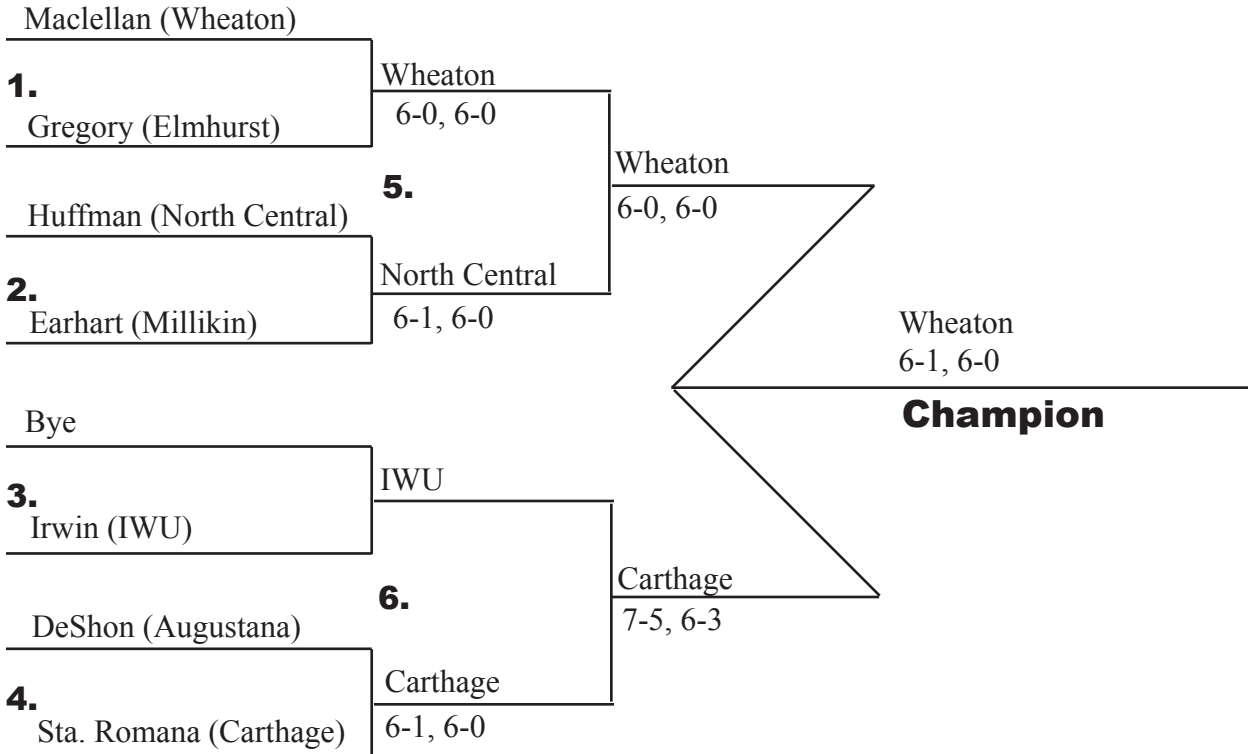

College Conference of Illinois & Wisconsin

2005 Women's Tennis Championship Championship Bracket - Number One Singles

Playback Bracket

College Conference of Illinois & Wisconsin

2005 Women's Tennis Championship *Championship Bracket - Number Two Singles*

Playback Bracket

College Conference of Illinois & Wisconsin

2005 Women's Tennis Championship Championship Bracket - Number Three Singles

Playback Bracket

College Conference of Illinois & Wisconsin

2005 Women's Tennis Championship Championship Bracket - Number Four Singles